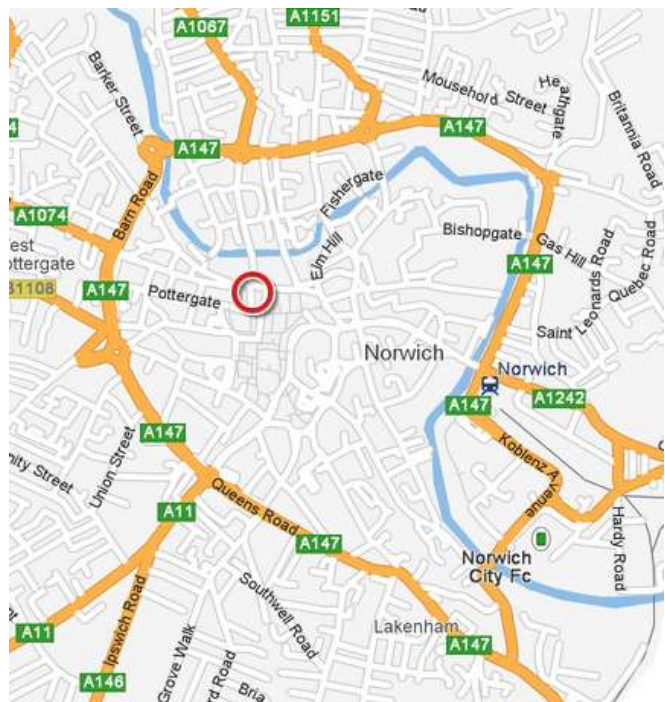

website: www.asperger.org.uk

e-mail: info@asperger.org.uk

Reg. Charity No 1074699