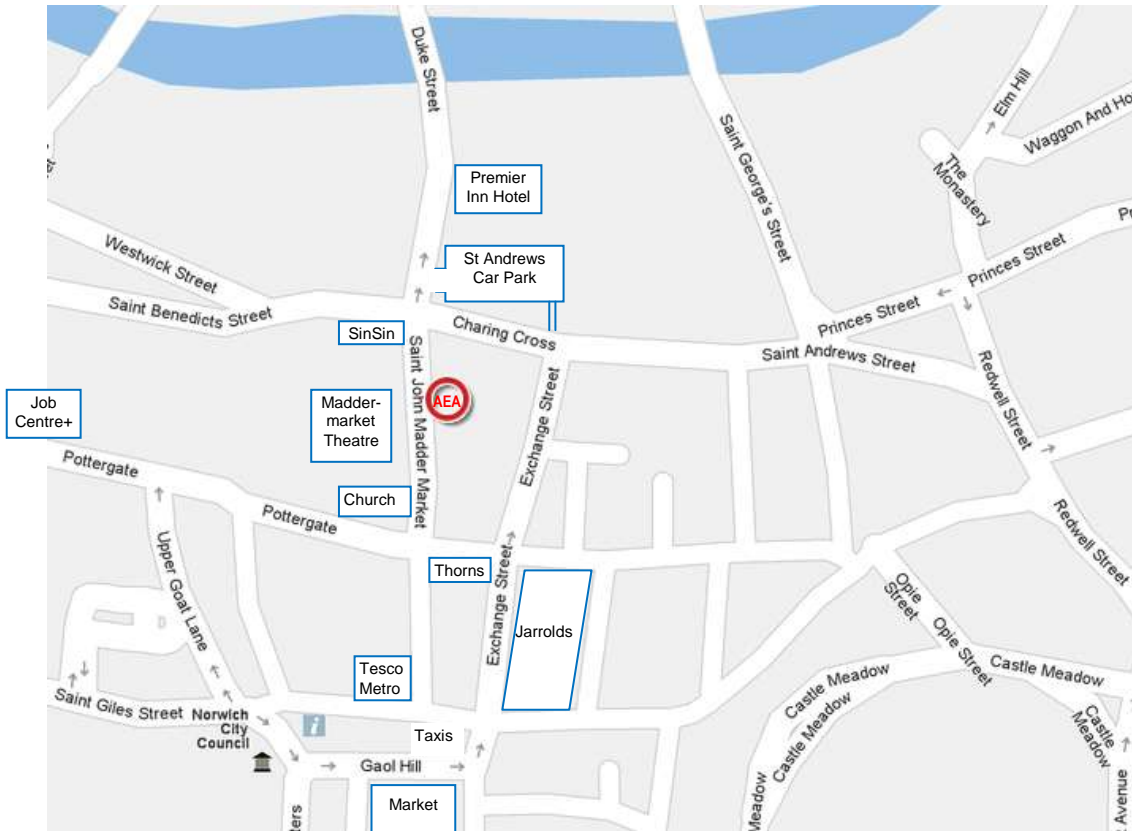

Asperger East Anglia,
 Charing Cross Centre,
 17-19 St. John Maddermarket,
 Norwich, NR2 1DN
 Telephone: 01603 620500

Location maps

St. John Maddermarket is close to the St Andrews car park on Duke St. (Car park post code NR3 3AJ)

We are about five minutes walk from the bus stops on Castle Meadow and about 10-15 mins walk or a short taxi ride from the rail station.

The offices are almost opposite the Maddermarket theatre.

Direct vehicle access is difficult as St. John Maddermarket has restricted access via a complicated one way system with no on-street parking.